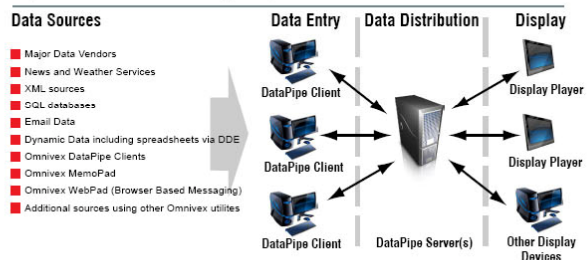

Equinox Data Messenger Operation Structure: