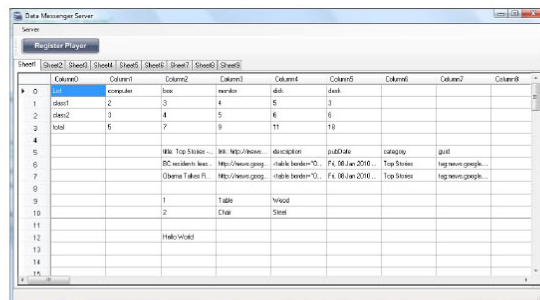

Data Messenger Software Structure

DIGIMORE

Digimore Electronics Co., Ltd

10 F., No. 61, Yan-Ping S. Rd.
Taipei 100, Taiwan, R.O.C.

Tel.: +886 (02) 2311 3299
Fax: +886 (02) 2311 3375
E-mail: digimor.taipei@msa.hinet.net
Web: http://www.digimore.com.tw