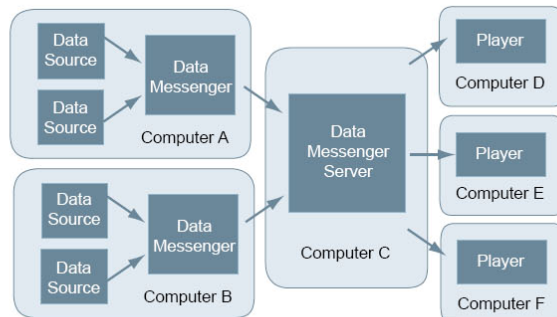

Data Messenger Software Structure

DIGIMORE

Digimore Electronics Co., Ltd

10 F., No. 61, Yan-Ping S. Rd.
Taipei 100, Taiwan, R.O.C.

Tel.: +886 (02) 2311 3299
Fax: +886 (02) 2311 3375
E-mail: digimor.taipei@msa.hinet.net
Web: http://www.digimore.com.tw