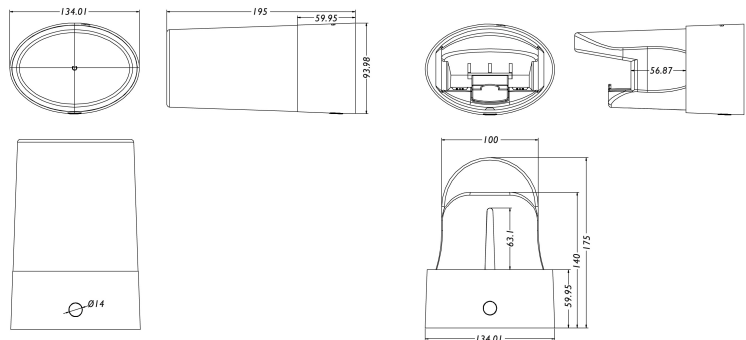

Specification		
UV Sterilizer		
UV Lamp	3x UV-C lamps	
UV Switch (LED in Blue)	One-touch switch enter disinfection mode and automatically power off after 15 minutes	
Input Power	5V DC, 800mA	
Size of Disinfection Room	Fit all cell phones below 6.2 inch	
Wireless Charger		
Wireless Charger Output	5W/ 10W auto detection (for 10W, 5V/2A adapter is required)	
Input Power	5VDC/2A or 9VDC/2A for 10W wireless fast charger	
Protection	Over voltage (20VDC), Low voltage (<4.1V), Over current (2A), Over temperature (60°C)	
FOD Support	Yes, support Foreign Object Detection	
LED Indication	Power On	White & Green LED each flash once and flash at same time
	Charging/ Fully Charged	LED in solid white/ LED in solid green when charging OK
	Over / Low Voltage	LED Off/ White LED keep flashing
	Over Current	White LED flash 2 times and Green LED flash one time
	Over Temperature	White LED flash 4 times and Green LED flash one time
	Receiver Abnormal	Green LED keep flashing
Cell Phone below 6.2 inch with wireless charger	iPhone 8, iPhone 8 Plus, iPhone X, iPhone XR, iPhone XS, Samsung S6, Samsung S9, Samsung S9+, Samsung S10	
Product Dimension / Weight	134.01 (W) x 93.98 (D) x 195.0 (H) mm / 480g (N.W.)	
GiftBox / Carton Dimension	135.0 (W) x 95.0 (D) x 220 (H) mm/ 495 (W) x 285 (D) x 245 (H) mm	
Accessories	USB-C charging cable, 2 x height adjusters for cell phones below 5.8" ; 5V/4.5A adapter or 9V/2A (option)	
Base Color	Silver color; Space grey (also available)	